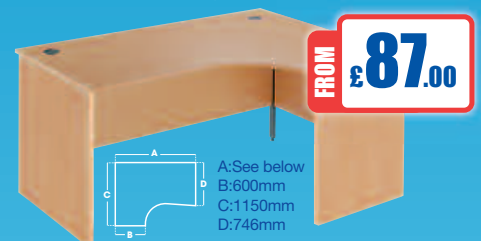

### Panel End Straight Desking

D:746 x H:725mm

FROM  
**£47.18**

Code	Description	Price
SO-S3	W:754mm straight Panel-End	<b>£47.18</b>
SO-S4	W:1228mm straight Panel-End	<b>£49.73</b>
SO-S6	W:1532mm straight Panel-End	<b>£54.83</b>
SO-S7	W:1786mm straight Panel-End	<b>£61.20</b>

### C-Leg Ergonomic Desks

FROM  
**£110.93**

A: See below  
 B: 600mm  
 C: 1150mm  
 D: 746mm

Code	A	Description	Price
SO-ME15L	W:1524mm	Left hand	<b>£110.93</b>
SO-ME15R	W:1524mm	Right hand	<b>£110.93</b>
SO-ME18L	W:1778mm	Left hand	<b>£123.68</b>
SO-ME18R	W:1778mm	Right hand	<b>£123.68</b>
SO-ME20L	W:2000mm	Left hand	<b>£140.25</b>
SO-ME20R	W:2000mm	Right hand	<b>£140.25</b>

### Panel End Ergonomic Desks

FROM  
**£87.00**

A: See below  
 B: 600mm  
 C: 1150mm  
 D: 746mm

Code	A	Description	Price
SO-MES15L	W:1524mm	Left hand	<b>£110.93</b>
SO-MES15R	W:1524mm	Right hand	<b>£110.93</b>
SO-MES18L	W:1778mm	Left hand	<b>£123.68</b>
SO-MES18R	W:1778mm	Right hand	<b>£123.68</b>
SO-MES20L	W:2000mm	Left hand	<b>£140.25</b>
SO-MES20R	W:2000mm	Right hand	<b>£140.25</b>