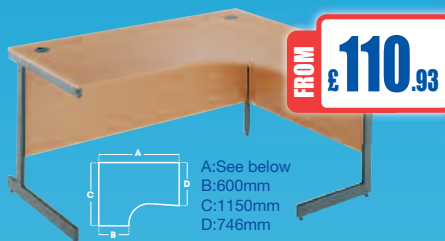

### Panel End Straight Desking

D:746 x H:725mm

FROM  
**£47.18**

Code	Description	Price
SO-S3	W:754mm straight Panel-End	<b>£47.18</b>
SO-S4	W:1228mm straight Panel-End	<b>£49.73</b>
SO-S6	W:1532mm straight Panel-End	<b>£54.83</b>
SO-S7	W:1786mm straight Panel-End	<b>£61.20</b>

### C-Leg Ergonomic Desks

FROM  
**£110.93**

A: See below  
 B: 600mm  
 C: 1150mm  
 D: 746mm

Code	A	Description	Price
SO-ME15L	W:1524mm	Left hand	<b>£110.93</b>
SO-ME15R	W:1524mm	Right hand	<b>£110.93</b>
SO-ME18L	W:1778mm	Left hand	<b>£123.68</b>
SO-ME18R	W:1778mm	Right hand	<b>£123.68</b>
SO-ME20L	W:2000mm	Left hand	<b>£140.25</b>
SO-ME20R	W:2000mm	Right hand	<b>£140.25</b>

### Panel End Ergonomic Desks

FROM  
**£87.00**

A: See below  
 B: 600mm  
 C: 1150mm  
 D: 746mm

Code	A	Description	Price
SO-MES15L	W:1524mm	Left hand	<b>£110.93</b>
SO-MES15R	W:1524mm	Right hand	<b>£110.93</b>
SO-MES18L	W:1778mm	Left hand	<b>£123.68</b>
SO-MES18R	W:1778mm	Right hand	<b>£123.68</b>
SO-MES20L	W:2000mm	Left hand	<b>£140.25</b>
SO-MES20R	W:2000mm	Right hand	<b>£140.25</b>