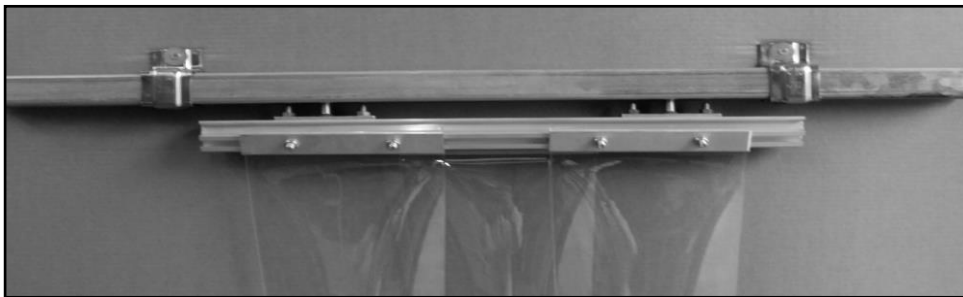

We have no minimum order requirement for part, bulk roll, fully assembled curtain quantities and we operate a nationwide fitting service.

Brackets are supplied to enable a wide range of installation choices so that your PVC curtains hang correctly and last many years.

“Bolt-on” Standard assembly

“Bolt-on” Face Fix

“Bolt-on” Soffit Fix

WHEN ALL STRIPS ARE HUNG, THERE SHOULD BE AT LEAST 10MM CLEARANCE BETWEEN THE BOTTOM OF THE PVC & FLOOR LEVEL.

50% Overlap

100% Overlap