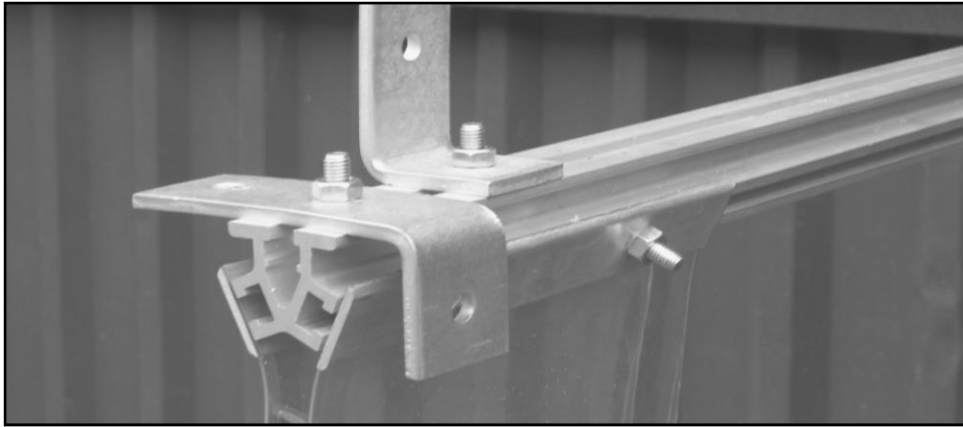

We have no minimum order requirement for part, bulk roll, fully assembled curtain quantities and we operate a nationwide fitting service.

Brackets are supplied to enable a wide range of installation choices so that your PVC curtains hang correctly and last many years.

“Bolt-on” Standard assembly

“Bolt-on” Face Fix

“Bolt-on” Soffit Fix

WHEN ALL STRIPS ARE HUNG, THERE SHOULD BE AT LEAST 10MM CLEARANCE BETWEEN THE BOTTOM OF THE PVC & FLOOR LEVEL.

50% Overlap

100% Overlap