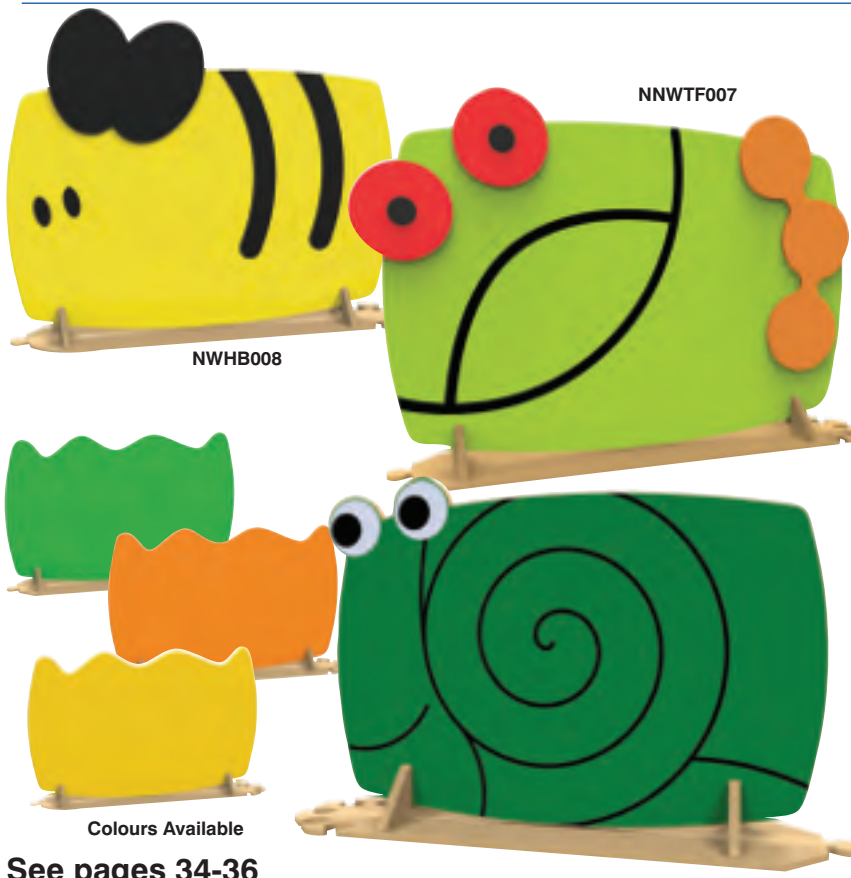

Base Dimensions: W920 x D300mm

Feature/Panels are double sided

BBRD001 Blue Boat

GBRD002 Green Boat

RBRD003 Red Boat

YBRD004 Yellow Boat

NWHB008

NNWTF007