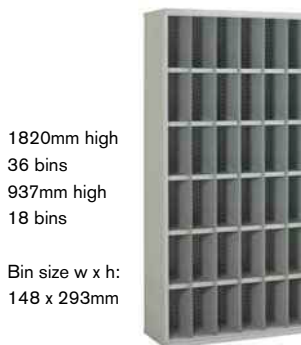

1820mm high
36 bins
937mm high
18 bins

Bin size w x h:
148 x 293mm