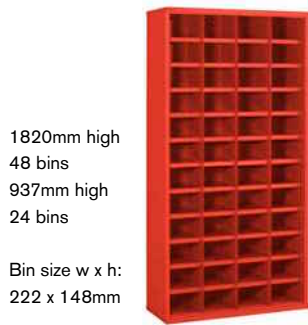

| Heights: | |
|----------|----------------|
| 148mm | (12 bins down) |
| 220mm | (8 bins down) |
| 293mm | (6 bins down) |
| 440mm | (4 bins down) |

| Depths | |
|-----------|-----------------|
| Cabinet: | 377, 427, 532mm |
| Internal: | 305, 355, 460mm |
| Shelf: | 253, 304, 409mm |

Shelf Profiles

Shelf Profile Sizes:
 Dished 50mm
 Flush 25mm
 Lipped 50mm

"F" Flush shelves supplied unless other specified

| Cabinet heights |
|---------------------|
| Full height: 1820mm |
| Half height: 937mm |

Cabinet width
 All cabinets:
 942mm

Doors
 Doors are available as an option for all units
 Twin steel doors, lock and 2 keys
 Height Ref
 1820mm SBC6D
 937mm SBC3D

Finish

Powder coated finish in a choice of colours:

- Grey (as standard)
- Colour Options:
- Red
- Blue
- Green

1820mm high
72 bins
937mm high
36 bins

Bin size w x h:
148 x 148mm

1820mm high
48 bins
937mm high
24 bins

Bin size w x h:
222 x 148mm

1820mm high
36 bins
937mm high
18 bins