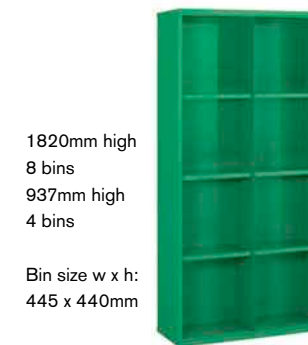

Bin size w x h:
296 x 148mm

1820mm high
24 bins
937mm high
12 bins

Bin size w x h:
445 x 148mm

| Depth mm | Ref: 1820mm high units |
|----------|------------------------|
| 305 | SBC601 |
| 355 | SBC602 |
| 460 | SBC603 |
| Depth mm | Ref: 937mm high units |
| 305 | SBC301 |
| 355 | SBC302 |
| 460 | SBC303 |

1820mm high
48 bins
937mm high
24 bins

Bin size w x h:
148 x 220mm

1820mm high
32 bins
937mm high
16 bins

Bin size w x h:
222 x 220mm

1820mm high
24 bins
937mm high
12 bins

Bin size w x h:
296 x 220mm

1820mm high
16 bins
937mm high
8 bins

Bin size w x h:
445 x 220mm

| Depth mm | Ref: 1820mm high units |
|----------|------------------------|
| 305 | SBC613 |
| 355 | SBC614 |
| 460 | SBC615 |
| Depth mm | Ref: 937mm high units |
| 305 | SBC313 |
| 355 | SBC314 |
| 460 | SBC315 |

1820mm high
36 bins
937mm high
18 bins

Bin size w x h:
148 x 293mm

1820mm high
8 bins
937mm high
4 bins

Bin size w x h:
445 x 440mm

1820mm high
18 bins
937mm high
9 bins

Bin size w x h:
296 x 293mm

1820mm high
12 bins
937mm high
6 bins