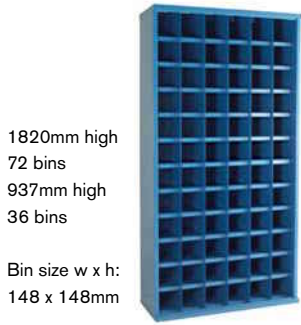

| Heights: | |
|----------|----------------|
| 148mm | (12 bins down) |
| 220mm | (8 bins down) |
| 293mm | (6 bins down) |
| 440mm | (4 bins down) |

| Depths | |
|-----------|-----------------|
| Cabinet: | 377, 427, 532mm |
| Internal: | 305, 355, 460mm |
| Shelf: | 253, 304, 409mm |

Shelf Profiles

Shelf Profile Sizes:
 Dished 50mm
 Flush 25mm
 Lipped 50mm

"F" Flush shelves supplied unless other specified

| Cabinet heights |
|---------------------|
| Full height: 1820mm |
| Half height: 937mm |

Cabinet width
 All cabinets:
 942mm

Doors
 Doors are available as an option for all units
 Twin steel doors, lock and 2 keys
 Height Ref
 1820mm SBC6D
 937mm SBC3D

Finish

Powder coated finish in a choice of colours:

- Grey (as standard)
- Colour Options:
- Red
- Blue
- Green

1820mm high
72 bins
937mm high
36 bins

Bin size w x h:
148 x 148mm

1820mm high
48 bins
937mm high
24 bins

Bin size w x h:
222 x 148mm

1820mm high
36 bins
937mm high
18 bins