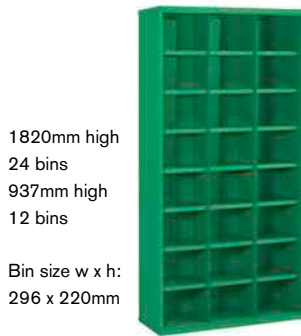

All cabinets 942mm Wide

| Bin sizes | Bin capacity | Shelf capacity |
|-------------------------------|--------------|----------------|
| Widths: 148mm (6 bins across) | 10kg | 60kg |
| 222mm (4 bins across) | 12.5kg | 50kg |
| 296mm (3 bins across) | 15kg | 45kg |
| 445mm (2 bins across) | 20kg | 40kg |
| 900mm (1 bin across) | 30kg | 30kg |

| Heights: | |
|----------|----------------|
| 148mm | (12 bins down) |
| 220mm | (8 bins down) |
| 293mm | (6 bins down) |
| 440mm | (4 bins down) |

| Depths | |
|-----------|-----------------|
| Cabinet: | 377, 427, 532mm |
| Internal: | 305, 355, 460mm |
| Shelf: | 253, 304, 409mm |

Bin size w x h:
296 x 148mm

1820mm high
24 bins
937mm high
12 bins

Bin size w x h:
445 x 148mm

| Depth mm | Ref: 1820mm high units |
|----------|------------------------|
| 305 | SBC601 |
| 355 | SBC602 |
| 460 | SBC603 |
| Depth mm | Ref: 937mm high units |
| 305 | SBC301 |
| 355 | SBC302 |
| 460 | SBC303 |

1820mm high
48 bins
937mm high
24 bins

Bin size w x h:
148 x 220mm

1820mm high
32 bins
937mm high
16 bins

Bin size w x h:
222 x 220mm

1820mm high
24 bins
937mm high
12 bins

Bin size w x h:
296 x 220mm

1820mm high
16 bins
937mm high
8 bins