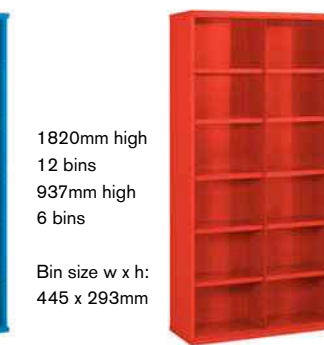

1820mm high
36 bins
937mm high
18 bins

Bin size w x h:
148 x 293mm

1820mm high
8 bins
937mm high
4 bins

Bin size w x h:
445 x 440mm

1820mm high
18 bins
937mm high
9 bins

Bin size w x h:
296 x 293mm

1820mm high
12 bins
937mm high
6 bins

Bin size w x h:
445 x 293mm

| Depth mm | Ref: 1820mm high units |
|----------|------------------------|
| 305 | SBC625 |
| 355 | SBC626 |
| 460 | SBC627 |
| Depth mm | Ref: 937mm high units |
| 305 | SBC325 |
| 355 | SBC326 |
| 460 | SBC327 |