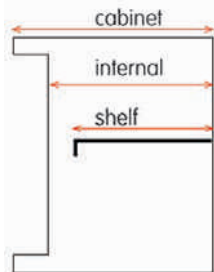

All cabinets 942mm Wide

| Bin sizes | Bin capacity | Shelf capacity |
|-------------------------------|--------------|----------------|
| Widths: 148mm (6 bins across) | 10kg | 60kg |
| 222mm (4 bins across) | 12.5kg | 50kg |
| 296mm (3 bins across) | 15kg | 45kg |
| 445mm (2 bins across) | 20kg | 40kg |
| 900mm (1 bin across) | 30kg | 30kg |

| Heights: | |
|----------|----------------|
| 148mm | (12 bins down) |
| 220mm | (8 bins down) |
| 293mm | (6 bins down) |
| 440mm | (4 bins down) |

| Depths | |
|-----------|-----------------|
| Cabinet: | 377, 427, 532mm |
| Internal: | 305, 355, 460mm |
| Shelf: | 253, 304, 409mm |

Shelf Profiles

Shelf Profile Sizes:
 Dished 50mm
 Flush 25mm
 Lipped 50mm

"F" Flush shelves supplied unless other specified

| Cabinet heights |
|---------------------|
| Full height: 1820mm |
| Half height: 937mm |