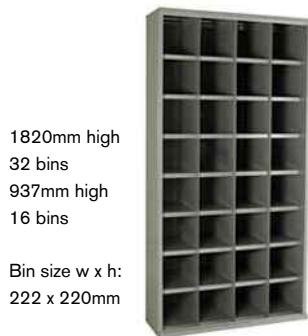

1820mm high
32 bins
937mm high
16 bins

Bin size w x h:
222 x 220mm