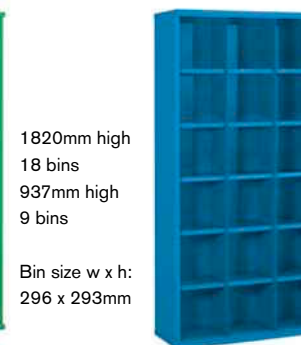

1820mm high
48 bins
937mm high
24 bins

Bin size w x h:
148 x 220mm

1820mm high
32 bins
937mm high
16 bins

Bin size w x h:
222 x 220mm

1820mm high
24 bins
937mm high
12 bins

Bin size w x h:
296 x 220mm

1820mm high
16 bins
937mm high
8 bins

| Depth mm | Ref: 1820mm high units |
|----------|------------------------|
| 305 | SBC622 |
| 355 | SBC623 |
| 460 | SBC624 |
| Depth mm | Ref: 937mm high units |
| 305 | SBC322 |
| 355 | SBC323 |
| 460 | SBC324 |

1820mm high
36 bins
937mm high
18 bins

Bin size w x h:
148 x 293mm

1820mm high
8 bins
937mm high
4 bins

Bin size w x h:
445 x 440mm

1820mm high
18 bins
937mm high
9 bins

Bin size w x h:
296 x 293mm

1820mm high
12 bins
937mm high
6 bins

Bin size w x h:
445 x 293mm

| Depth mm | Ref: 1820mm high units |
|----------|------------------------|
| 305 | SBC625 |
| 355 | SBC626 |
| 460 | SBC627 |
| Depth mm | Ref: 937mm high units |
| 305 | SBC325 |
| 355 | SBC326 |
| 460 | SBC327 |