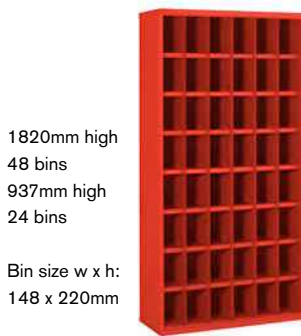

1820mm high
48 bins
937mm high
24 bins

Bin size w x h:
148 x 220mm