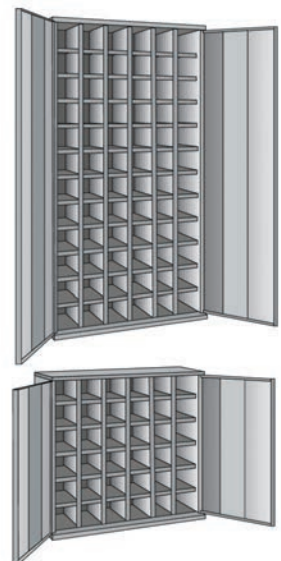

| Heights: | |
|----------|----------------|
| 148mm | (12 bins down) |
| 220mm | (8 bins down) |
| 293mm | (6 bins down) |
| 440mm | (4 bins down) |

| Depths | |
|-----------|-----------------|
| Cabinet: | 377, 427, 532mm |
| Internal: | 305, 355, 460mm |
| Shelf: | 253, 304, 409mm |

Shelf Profiles

Shelf Profile Sizes:
 Dished 50mm
 Flush 25mm
 Lipped 50mm

"F" Flush shelves supplied unless other specified

| Cabinet heights |
|---------------------|
| Full height: 1820mm |
| Half height: 937mm |

Cabinet width
 All cabinets:
 942mm

Doors
 Doors are available as an option for all units
 Twin steel doors, lock and 2 keys
 Height Ref
 1820mm SBC6D
 937mm SBC3D

Finish

Powder coated finish in a choice of colours:

- Grey (as standard)
- Colour Options:
- Red
- Blue
- Green

1820mm high
72 bins
937mm high
36 bins

Bin size w x h:
148 x 148mm

1820mm high
48 bins
937mm high
24 bins

Bin size w x h:
222 x 148mm

1820mm high
36 bins
937mm high
18 bins