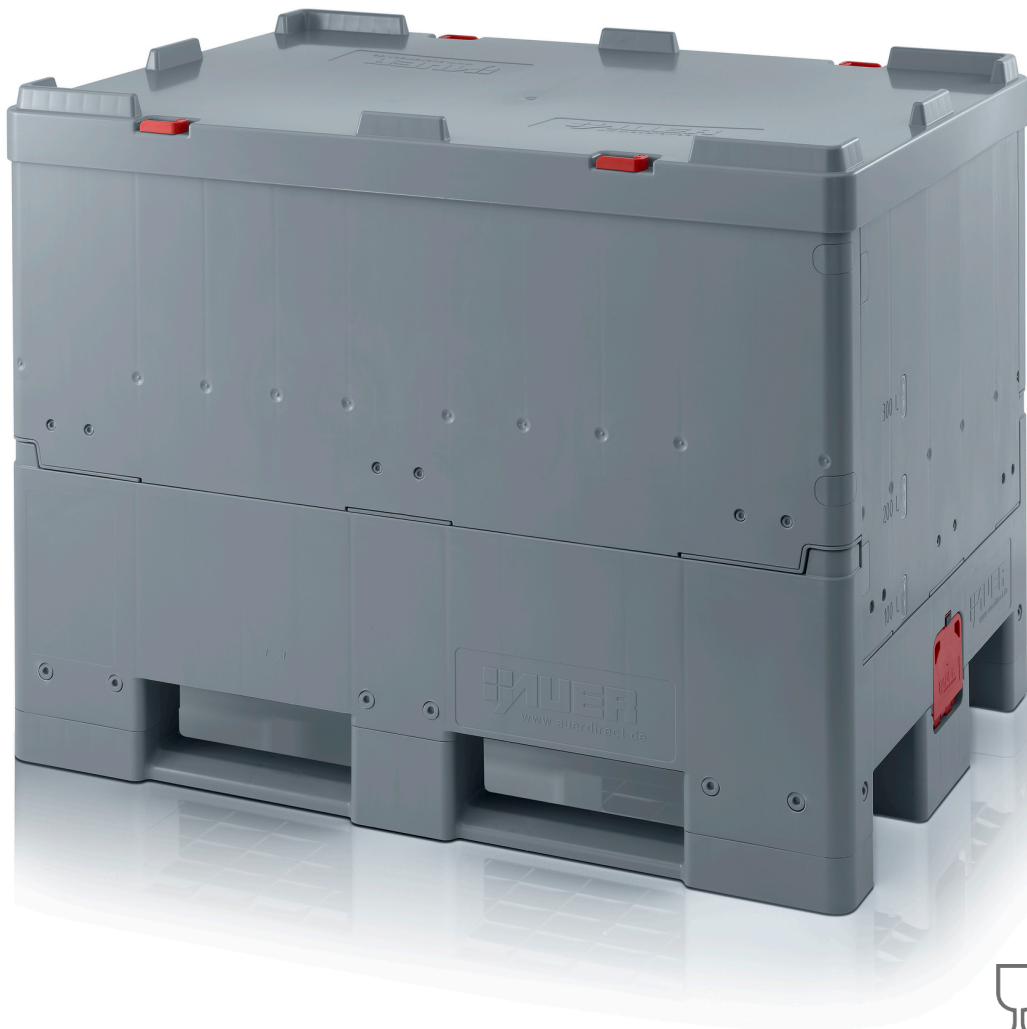

## FOLDABLE IBC / BAG IN BOX SYSTEM IBC 500

### Foldable for liquids

Packaging's bag in box system provides maximum safety and hygiene with its replaceable liner bags. The reusable container protects the liquid contents and provides ideal transportation conditions due to its extremely resilient design. An antiseptic version of the liner bags can also be provided upon request.

### DETAILS

<b>Outer dimensions L x W x H</b>	120 x 80 x 91 cm	<b>Volume</b>	500 liter
<b>Inner dimensions L x W x H</b>	111 x 71 x 69 cm	<b>Weight</b>	67 kg
<b>Made up of</b>	1 IBC 1 Clip-on lid	<b>Loading capacity</b>	650 kg
<b>Height when folded</b>	43 cm	<b>Statically stackable</b>	1+5
<b>Useful height</b>	69 cm	<b>Dynamic stackable</b>	2