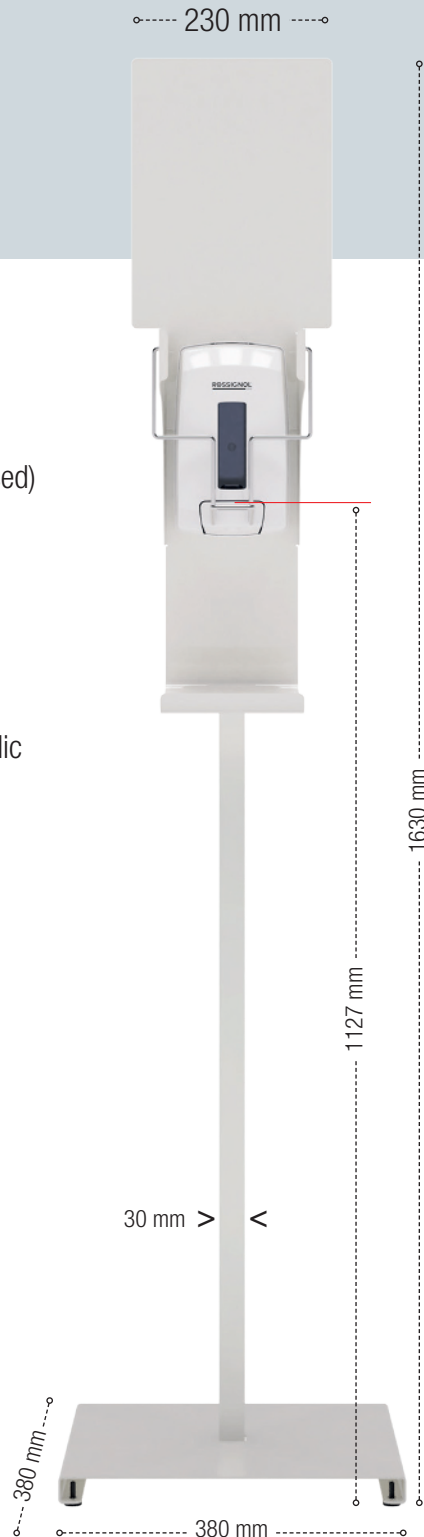

Hygiene

NEW

Sanimains

ROSSIGNOL
PRO

£ **249.45**
Recommended
Retail Price

Free standing hand sanitiser station

Elbow operated

- Very stable, small footprint.
- Cost-effective, dispenses the correct dose each time.
- Easy to refill (bulk refill).
- Access to the product by lock with key.

+ 3 COLOUR OPTIONS

Yellow green RAL 6018

Manganese grey

White RAL 9016

TECHNICAL CHARACTERISTICS

Totem Stand

- Primary anti-corrosion treated steel
- Anti-UV powder coated steel
- Stainless steel lever AISI 304 (18/10)
- Neutral signage plate (can be personalised)

Dispenser

- White anti-static ABS
- Volume: 1.1L
- Lock with key
- Window to monitor level of soap
- Compatible with soaps and hydroalcoholic gels (excl microbeads)

Warranty 2 years

- Ref. 52510 - White RAL 9016
- Ref. 52511 - Manganese Grey
- Ref. 52512 - Green RAL 6018

Neutral signage plate
(can be personalised)

Premium quality
dispensing lever

Transparent resevoir