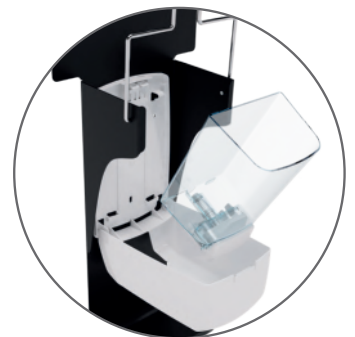

+ GOOD STABILITY, WITH
HEIGHT ADJUSTABLE PADS

+ FOR ALL PLACES
OPEN TO THE PUBLIC
(schools, hospitals, workplaces,
shopping centres ...)

+ ELBOW OPERATED
LEVER AVOIDING HAND
CONTACT WITH
THE DISPENSER
(simple to operate,
no batteries needed)

+ 3 COLOUR OPTIONS

Yellow green RAL 6018

Manganese grey

White RAL 9016

TECHNICAL CHARACTERISTICS

Totem Stand

- Primary anti-corrosion treated steel
- Anti-UV powder coated steel
- Stainless steel lever AISI 304 (18/10)
- Neutral signage plate (can be personalised)

Dispenser

- White anti-static ABS
- Volume: 1.1L
- Lock with key
- Window to monitor level of soap
- Compatible with soaps and hydroalcoholic gels (excl microbeads)

Warranty 2 years

- Ref. 52510 - White RAL 9016
- Ref. 52511 - Manganese Grey
- Ref. 52512 - Green RAL 6018

Neutral signage plate
(can be personalised)

Premium quality
dispensing lever

Transparent resevoir