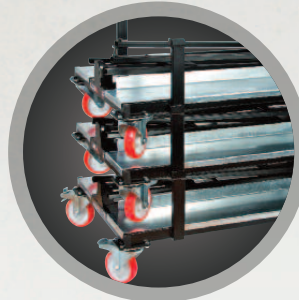

## Mobile trolley for transporting large sheets of board

The LoadAll saves space everywhere; in the yard, on the delivery truck and even on site. Designed for storing and transporting plasterboard and other large sheets of materials, it is the only one on the UK market which can be folded down and stacked when not in use. With no detachable sections, it prevents any parts from being lost, saving money.

FOLDABLE

STACKABLE

NO DETACHABLE PARTS

**NEW**

- ➔ Centre A-frame design means that when it is loaded with board, all the weight is leaning into the centre
- ➔ Complete with safe working load plates to certify the capacity of up to 1 tonne
- ➔ Can carry up to 24 sheets of plasterboard, which is approximately 60% more than other alternative products
- ➔ No detachable sections, which keeps the unit together and prevents loss of parts
- ➔ Folding and stackable unit, which keeps them tidy when not in use
- ➔ Provision for strapping boards to the LoadAll, to improve the health & safety of manual handling on site