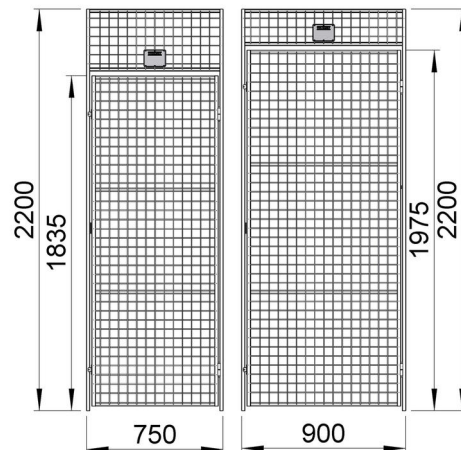

Storage system Troax Classic

Door UR 350

The UR 350 Padlock door is primarily designed to be used together with Troax UR 350 mesh panel. UR 350 doors and panels are ideal for secure environments where the risk of break-ins is low. The door leaf has a 30x20 mm steel tube frame and two horizontal tubes to create strength and stability. The 50x50 mesh aperture also makes it virtually impossible for a hand to reach through the mesh. Doors are supplied pre-assembled and are ready for installation.

FACTS

Door Dimensions

Height (mm)	Dooropening height (mm)	width (mm)
2200	1835	750
2200	1975	900

Mesh size: 50x50 mm, tube doorblade 30x20 mm, wire 3x3,75 mm

ACCESSORIES

Cut profile	various length to use after cut height on site
End profile UR/UX L=2200	to use after cut panel length on site
U-profile UR 19x19x2200	various length to use after cut on site