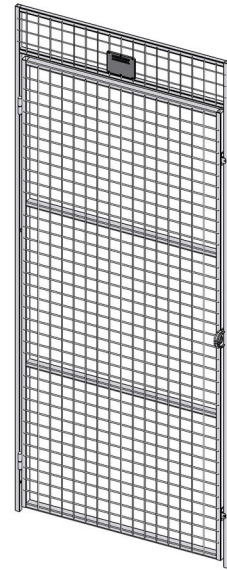

Storage system Troax Classic

Door UR 350

The UR 350 Padlock door is primarily designed to be used together with Troax UR 350 mesh panel. UR 350 doors and panels are ideal for secure environments where the risk of break-ins is low. The door leaf has a 30x20 mm steel tube frame and two horizontal tubes to create strength and stability. The 50x50 mesh aperture also makes it virtually impossible for a hand to reach through the mesh. Doors are supplied pre-assembled and are ready for installation.

FACTS

Door Dimensions

Height (mm)	Dooropening height (mm)	width (mm)
2200	1835	750
2200	1975	900

Mesh size: 50x50 mm, tube doorblade 30x20 mm, wire 3x3,75 mm

ACCESSORIES

Cut profile	various length to use after cut height on site
End profile UR/UX L=2200	to use after cut panel length on site
U-profile UR 19x19x2200	various length to use after cut on site