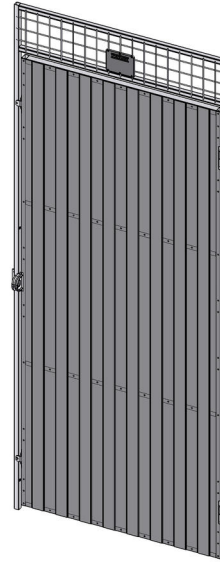

# Storage system Troax Classic

## Door UR SP

UR SP full steel hinged door provide an alternative to mesh doors for storage areas requiring private security. The door is supplied with a hasp for padlocking. Doors are available in heights from 2200mm and they are compatible not only with the UR SP panel system, but also with both the UX 450 and UR 350 mesh panel system.

### Door Dimensions

Height (mm)	Dooropening height (mm)	width (mm)
2200	1975	900

Steelsheet thickness 0,6mm, tube doorblade 30x20 mm,