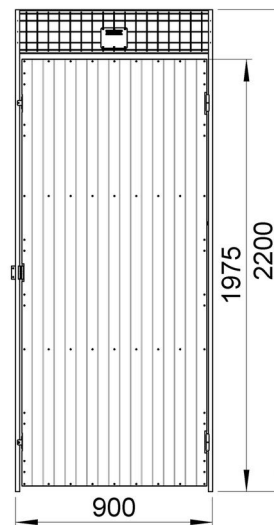

## Door UR SP

UR SP full steel hinged door provide an alternative to mesh doors for storage areas requiring private security. The door is supplied with a hasp for padlocking. Doors are available in heights from 2200mm and they are compatible not only with the UR SP panel system, but also with both the UX 450 and UR 350 mesh panel system.

### Door Dimensions

Height (mm)	Dooropening height (mm)	width (mm)
2200	1975	900

Steelsheet thickness 0,6mm, tube doorblade 30x20 mm,

## ACCESSORIES

Cut profile	various length to use after cut height on site
End profile UR/UX L=2200	to use after cut panel length on site
U-profile UR 19x19x2200	various length to use after cut on site