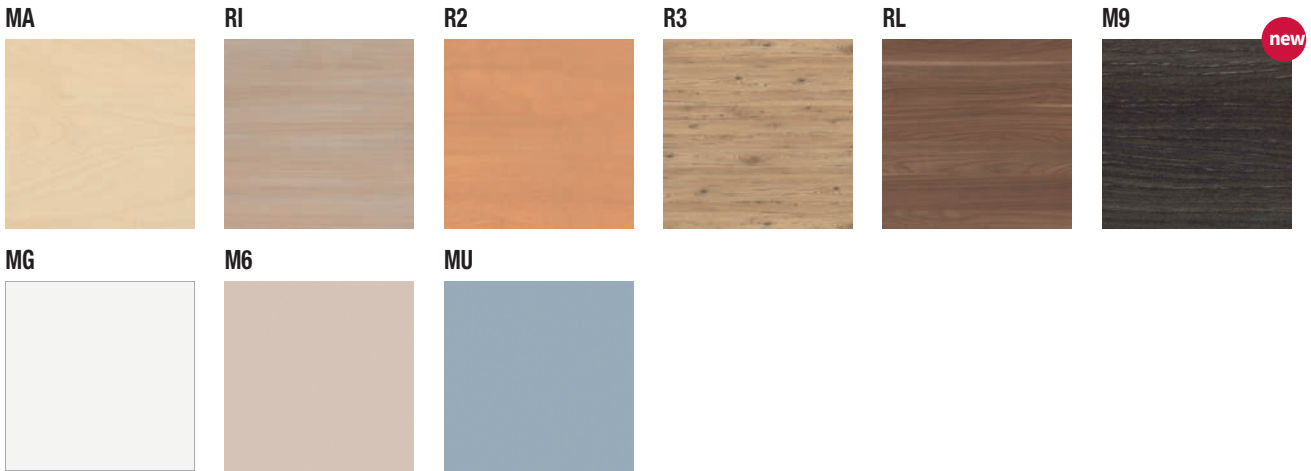

General shade card applicable to products listed in the catalogue, except for those with a product-specific shade card.

MELAMINE

**MA** : White maple | **RI** : Light oak | **R2** : Honfleur beech wood | **R3** : Brunswick oak | **RL** : Amber walnut | **M9** : Coffee oak | **MG** : Snow white | **M6** : Cashmere grey | **MU** : Aluminium grey

 All of our melamine worktops are treated with an antibacterial coating, with the exception of the R3 and M3 finishes.

LAMINATE

**HZ** : White | **VW** : Black | **VX** : Red | **VY** : Yellow

ALTUGLAS®

**OA** : Satin white | **OB** : Smoke grey

GLASS

**GS** : White | **GU** : Mouse greys