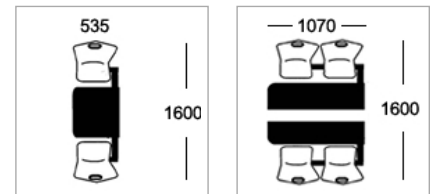

Seat Colours

Metal Perforated Seats

Hammer Silver Black Light Grey Dark Grey Blue Red Green Yellow

Configurations

Table Top Colours

Formica Fundamentals / Altofina