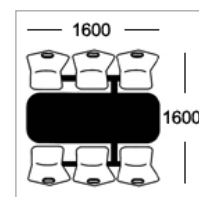

Seat Colours

Metal Perforated Seats

Hammer Silver Black Light Grey Dark Grey Blue Red Green Yellow

Configurations

Table Top Colours

Formica Fundamentals / Altofina