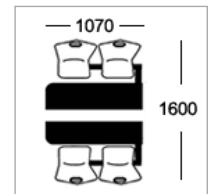

Seat Colours

Metal Perforated Seats

Hammer Silver Black Light Grey Dark Grey Blue Red Green Yellow

Configurations

Table Top Colours

Formica Fundamentals / Altofina