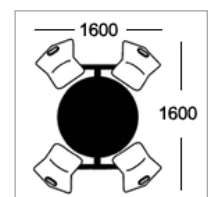

Seat Colours

Metal Perforated Seats

Hammer Silver Black Light Grey Dark Grey Blue Red Green Yellow

Configurations

Table Top Colours

Formica Fundamentals / Altofina