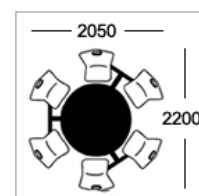

Seat Colours

Metal Perforated Seats

Hammer Silver Black Light Grey Dark Grey Blue Red Green Yellow

Configurations

Table Top Colours

Formica Fundamentals / Altofina