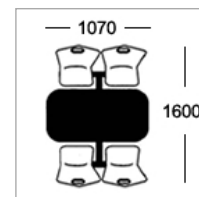

Seat Colours

Metal Perforated Seats

Hammer Silver Black Light Grey Dark Grey Blue Red Green Yellow

Configurations

Table Top Colours

Formica Fundamentals / Altofina