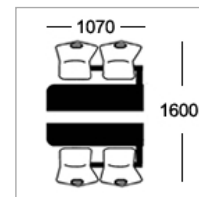

Seat Colours

Metal Perforated Seats

Hammer Silver Black Light Grey Dark Grey Blue Red Green Yellow

Configurations

Table Top Colours

Formica Fundamentals / Altofina