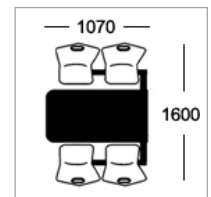

Seat Colours

Metal Perforated Seats

Hammer Silver Black Light Grey Dark Grey Blue Red Green Yellow

Configurations

Table Top Colours

Formica Fundamentals / Altofina