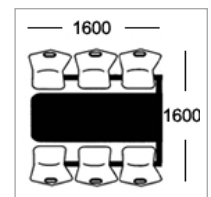

Seat Colours

Metal Perforated Seats

Hammer Silver Black Light Grey Dark Grey Blue Red Green Yellow

Configurations

Table Top Colours

Formica Fundamentals / Altofina