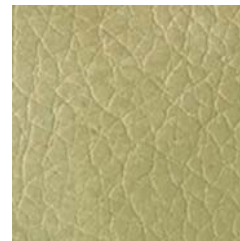

Upholstery Options - Manhattan (A Range)

A range of affordable, domestic, contract faux leathers, with a rub test of 20K conforming to CRIB5

Manhattan
Antique Brown

Manhattan
Atlantic

Manhattan
Black

Manhattan
Brown

Manhattan
Cocoa

Manhattan
Damson

Manhattan
Mahogany

Manhattan
Mushroom

Manhattan
Sand

Manhattan
Scarlet

Manhattan
Spruce

Manhattan
Tan

Manhattan
Antique Cream

Manhattan
Baby Pink

Manhattan
Barley

Manhattan
Burgundy

Manhattan
Cream

Manhattan
Hot Pink

Manhattan
Orange

Manhattan
Purple